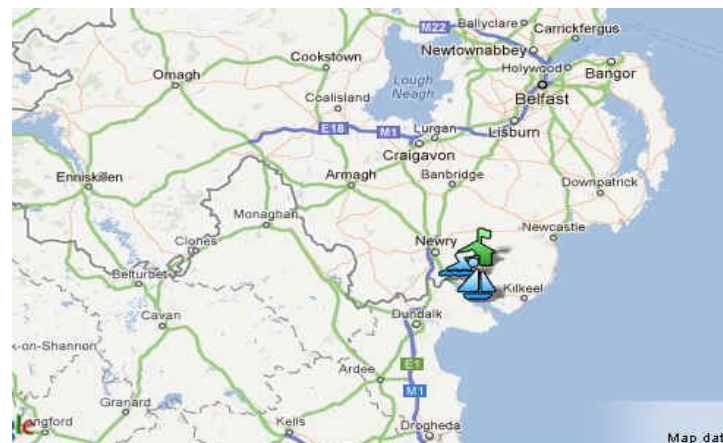

30 Mins from Dundalk or 20 mins from Newry
Off the main M1 Dublin - Belfast Motorway

East Coast Adventure, Mountain Centre, Lower Knockbarragh Road, Rostrevor, Co Down

Tel: 0044 28 4175 3535

Email: info@eastcoastadventure.com